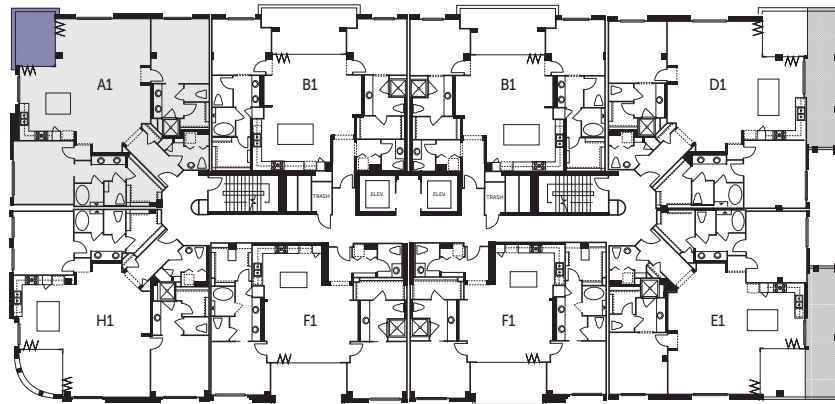

# PLAN A1

1,975 Sq. Ft. | 2 Bedrooms | 2.5 Baths

Levels 1 and 2

**BUILDING LEVELS 1 and 2**