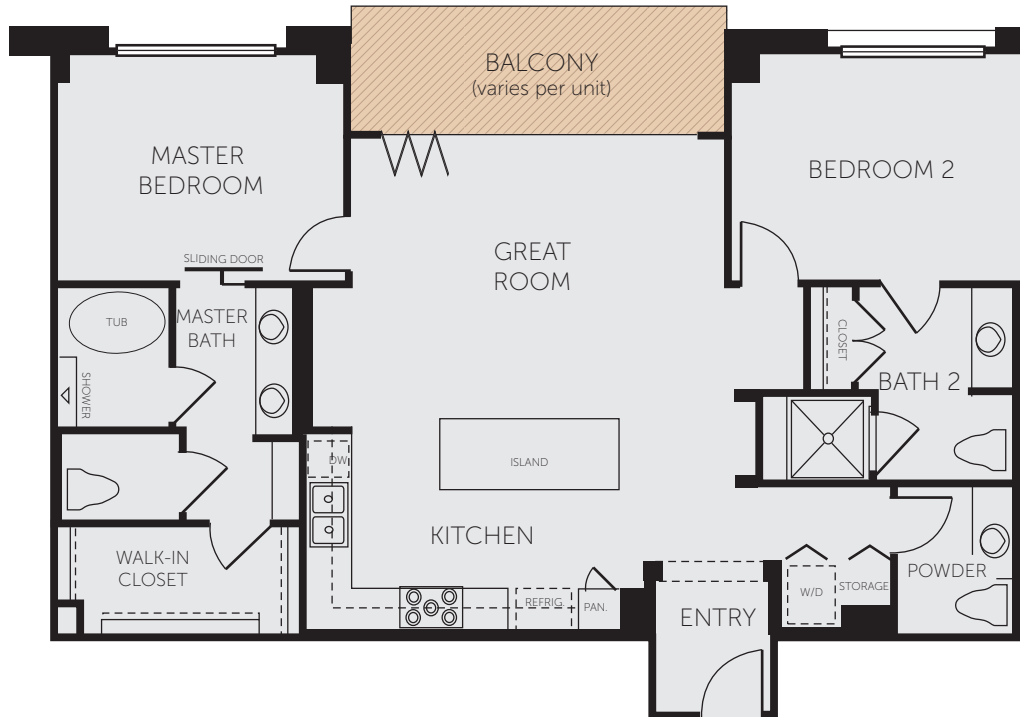

PLAN B3

1,314 - 1,318 Sq. Ft. | 2 Bedrooms | 2.5 Baths

Levels 3, 4 and 5

BUILDING LEVELS 3, 4 and 5