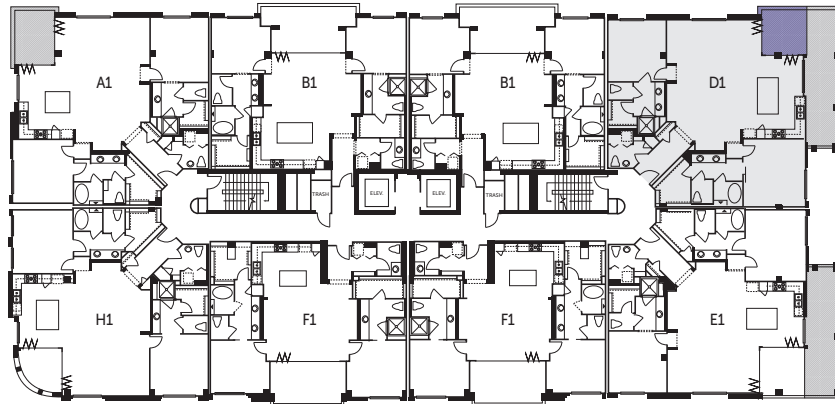

PLAN D1

2,034 Sq. Ft. | 2 Bedrooms | 2.5 Baths

Levels 1 and 2

BUILDING LEVELS 1 and 2