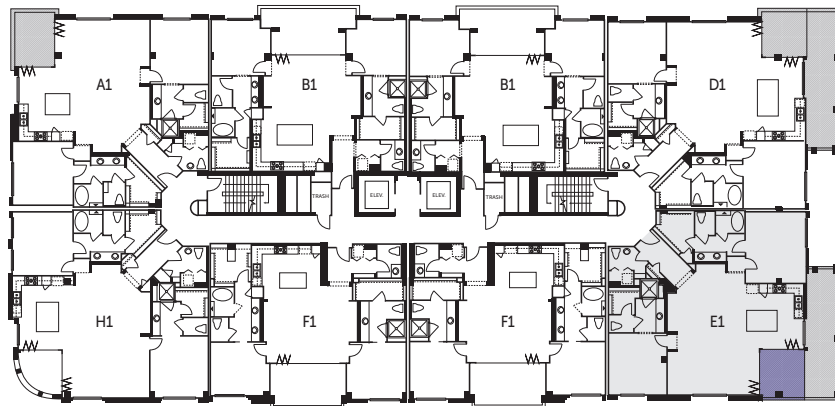

# PLAN E1

1,990 Sq. Ft. | 2 Bedrooms | 2.5 Baths

Levels 1 and 2

**BUILDING LEVELS 1 and 2**

## PLAN E3

1,749 - 1,758 Sq. Ft. | 2 Bedrooms | 2.5 Baths

Levels 3, 4 and 5

BUILDING LEVELS 3, 4 and 5