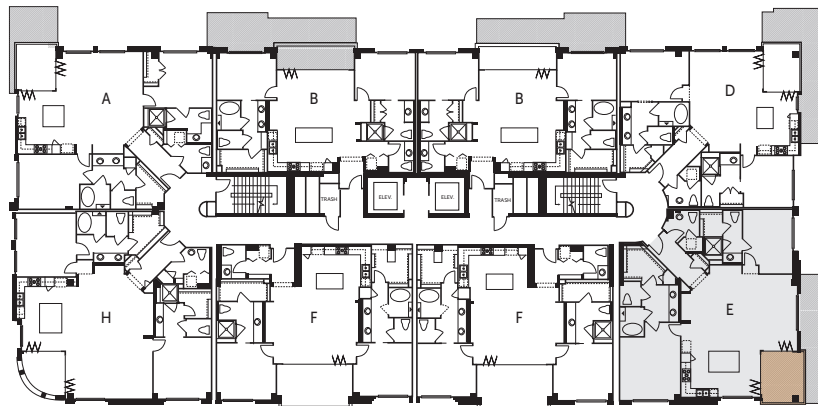

PLAN E3

1,749 - 1,758 Sq. Ft. | 2 Bedrooms | 2.5 Baths

Levels 3, 4 and 5

BUILDING LEVELS 3, 4 and 5