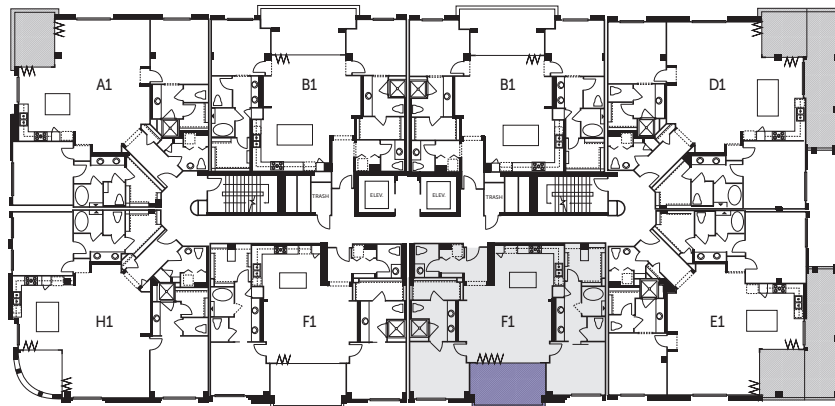

## PLAN F1

1,619 - 1,626 Sq. Ft. | 2 Bedrooms | 2.5 Baths

Levels 1, 2, 3, 4 and 5

BUILDING LEVELS 1, 2, 3, 4 and 5