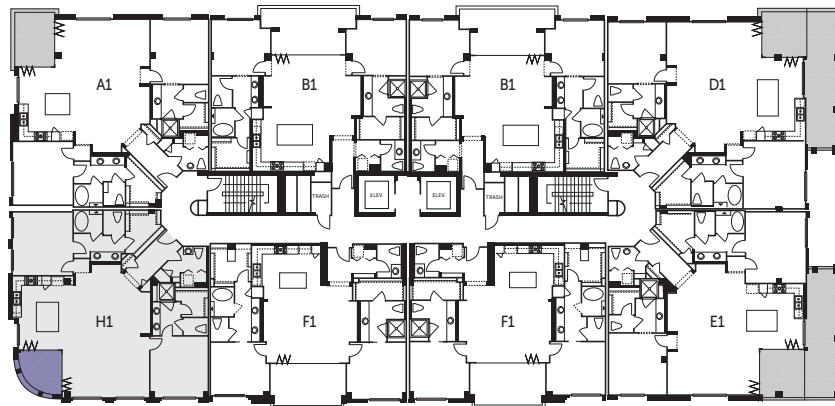

# PLAN H1

1,895 - 1,949 Sq. Ft. | 2 Bedrooms | 2.5 Baths

Levels 1, 2, 3, 4 and 5

**BUILDING LEVELS 1, 2, 3, 4 and 5**