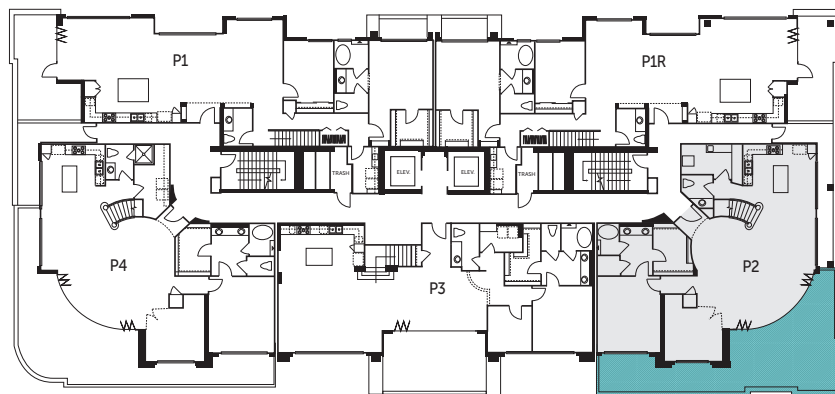

# PENTHOUSE PLAN 2

2,970 Sq. Ft. | 3 Bedrooms + Den | 3.5 Baths

LEVEL 1

LEVEL 2

PENTHOUSE LEVEL