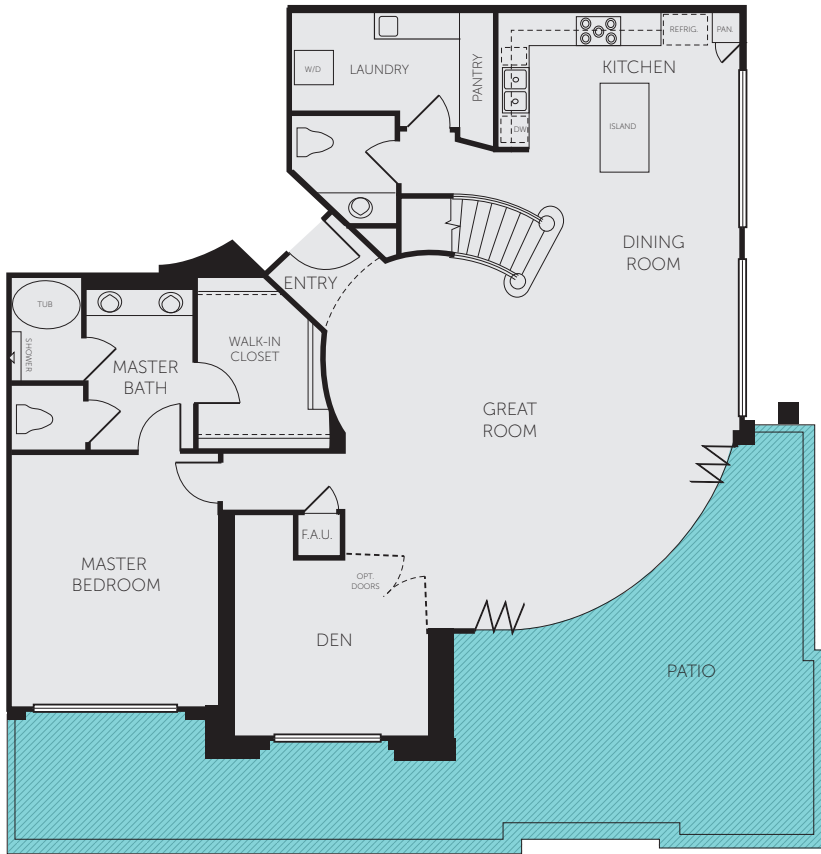

# PENTHOUSE PLAN 2

2,970 Sq. Ft. | 3 Bedrooms + Den | 3.5 Baths

LEVEL 1

LEVEL 2

PENTHOUSE LEVEL