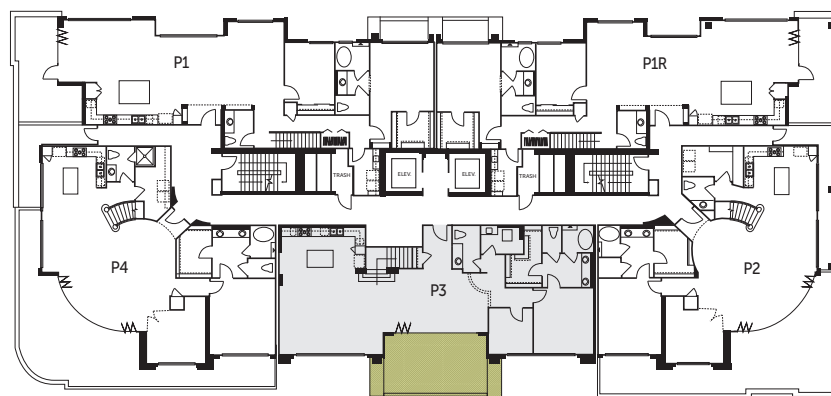

PENTHOUSE PLAN 3

3,720 Sq. Ft. | 2 Bedrooms + Den | 2.5 Baths

LEVEL 2

LEVEL 1

PENTHOUSE LEVEL