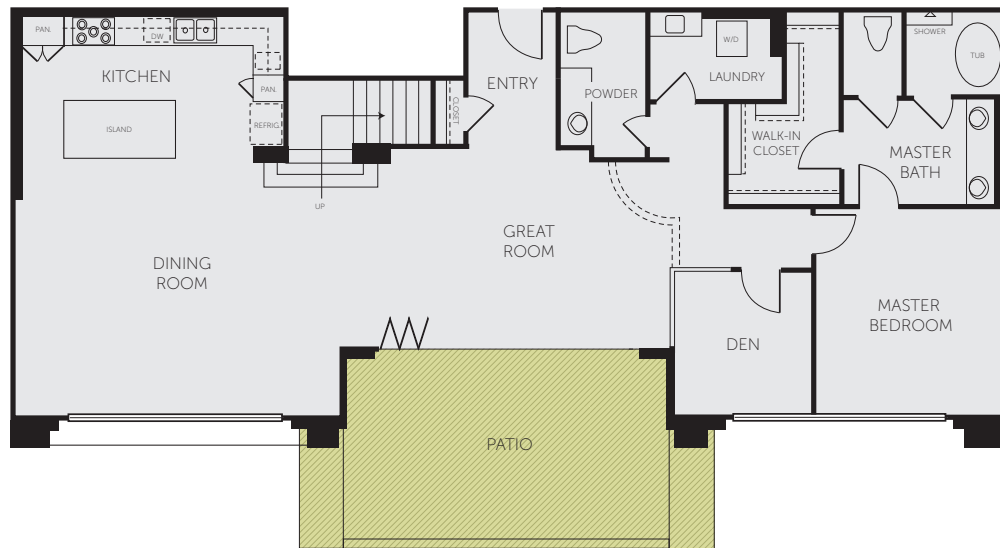

PENTHOUSE PLAN 3

3,720 Sq. Ft. | 2 Bedrooms + Den | 2.5 Baths

LEVEL 2

LEVEL 1

PENTHOUSE LEVEL