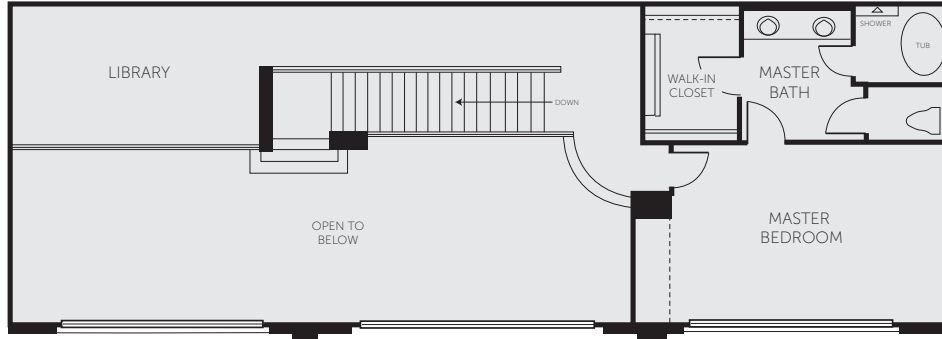

PENTHOUSE PLAN 3

3,720 Sq. Ft. | 2 Bedrooms + Den | 2.5 Baths

LEVEL 2

LEVEL 1

PENTHOUSE LEVEL