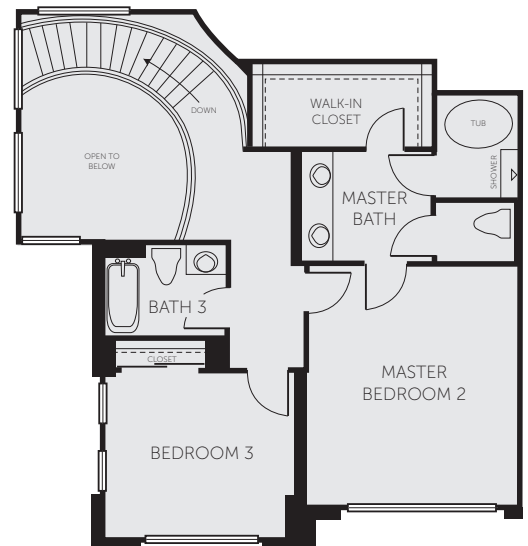

# PENTHOUSE PLAN 4

2,998 Sq. Ft. | 3 Bedrooms + Den | 4 Baths

LEVEL 1

LEVEL 2

PENTHOUSE LEVEL