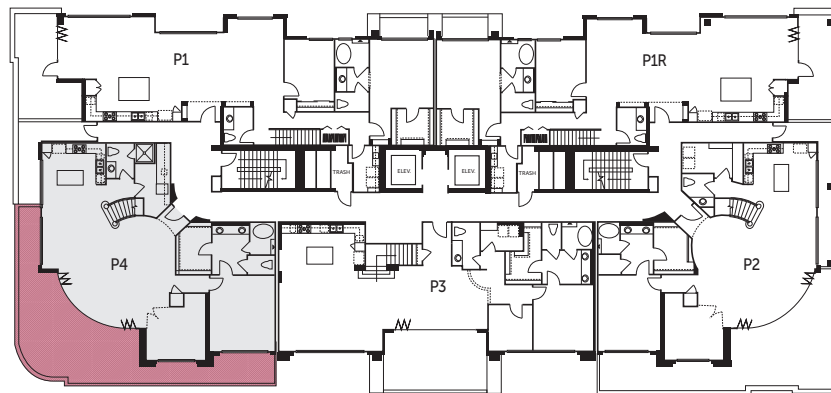

# PENTHOUSE PLAN 4

2,998 Sq. Ft. | 3 Bedrooms + Den | 4 Baths

LEVEL 1

LEVEL 2

PENTHOUSE LEVEL